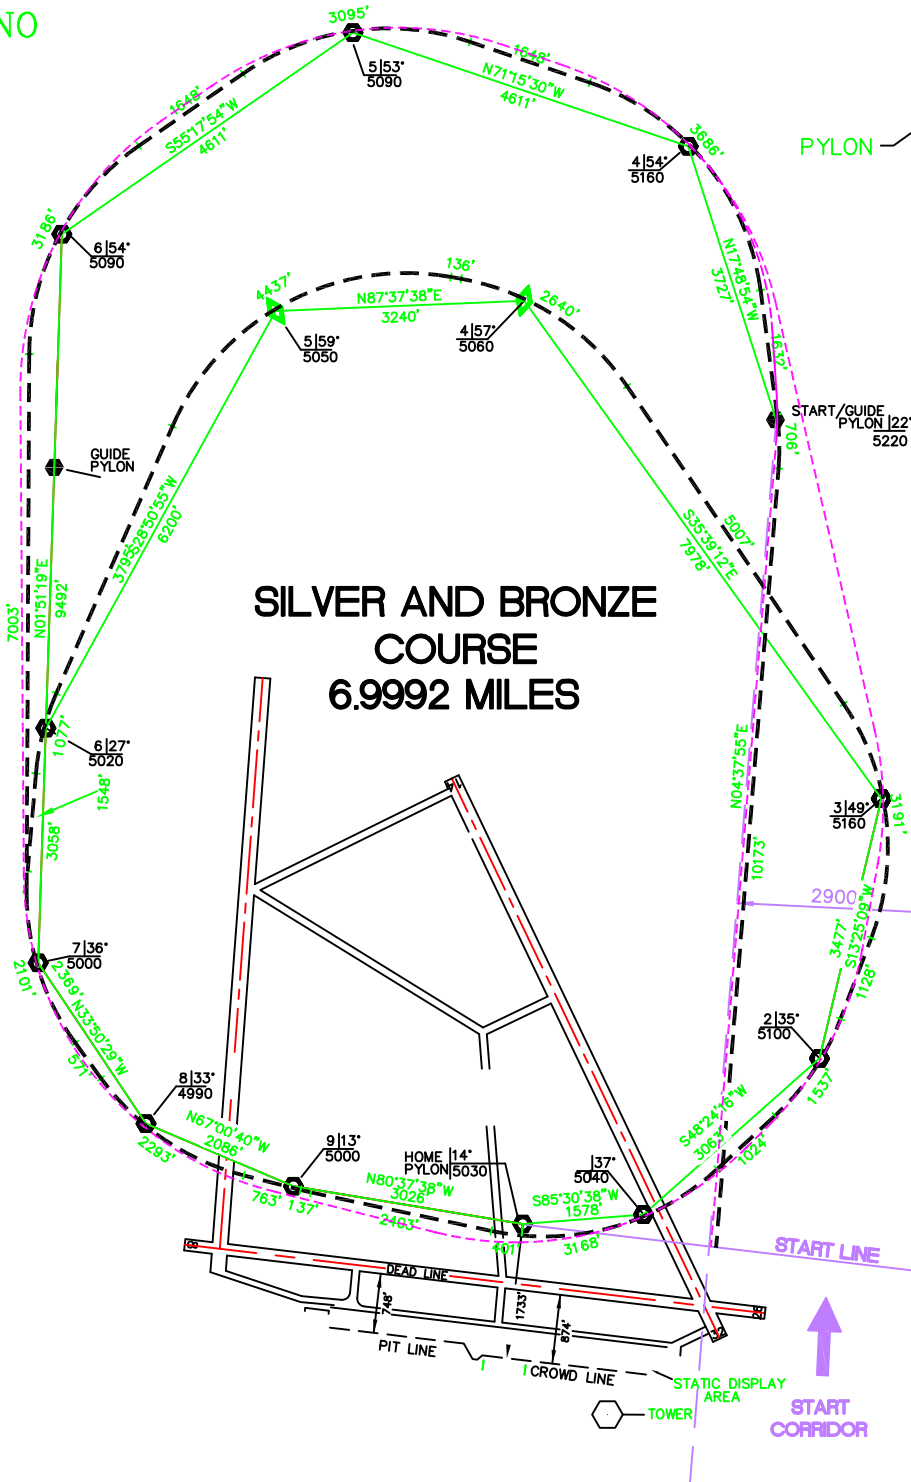

ALL SPORT COURSES

CRITERIA

GOLD = 425 MPH • 3.0 G's = 8.3742 MI.
 SILVER AND BRONZE = 375 MPH • 3.0 G's = 6.9992 MI.

LEGEND

 SPORT COURSE

GOLD COURSE 8.3742 MILES

SILVER AND BRONZE COURSE 6.9992 MILES

APPROVED COURSE

T.J. GRIBBIN 7/18/11

START LAPS

GOLD = 7.8770 MI.
 SILVER & BRONZE = 7.8496 MI.

DEAD LINE

DEAD LINE

DATED 7/18/11 TJG/MEG
 airrace 2008 sport.dwg