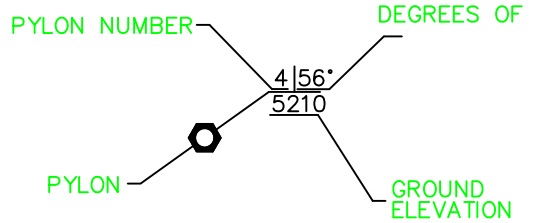

ALL SPORT COURSES

CRITERIA

GOLD = 425 MPH • 3.0 G's = 8.3742 MI.
 SILVER AND BRONZE = 375 MPH • 3.0 G's = 6.9992 MI.

LEGEND

 SPORT COURSE

GOLD COURSE 8.3742 MILES

SILVER AND BRONZE COURSE 6.9992 MILES

APPROVED COURSE

T.J. GRIBBIN 7/18/11

START LAPS

GOLD = 7.8770 MI.
 SILVER & BRONZE = 7.8496 MI.

DEAD LINE

DEAD LINE

DATED 7/18/11 TJG/MEG
 airrace 2008 sport.dwg